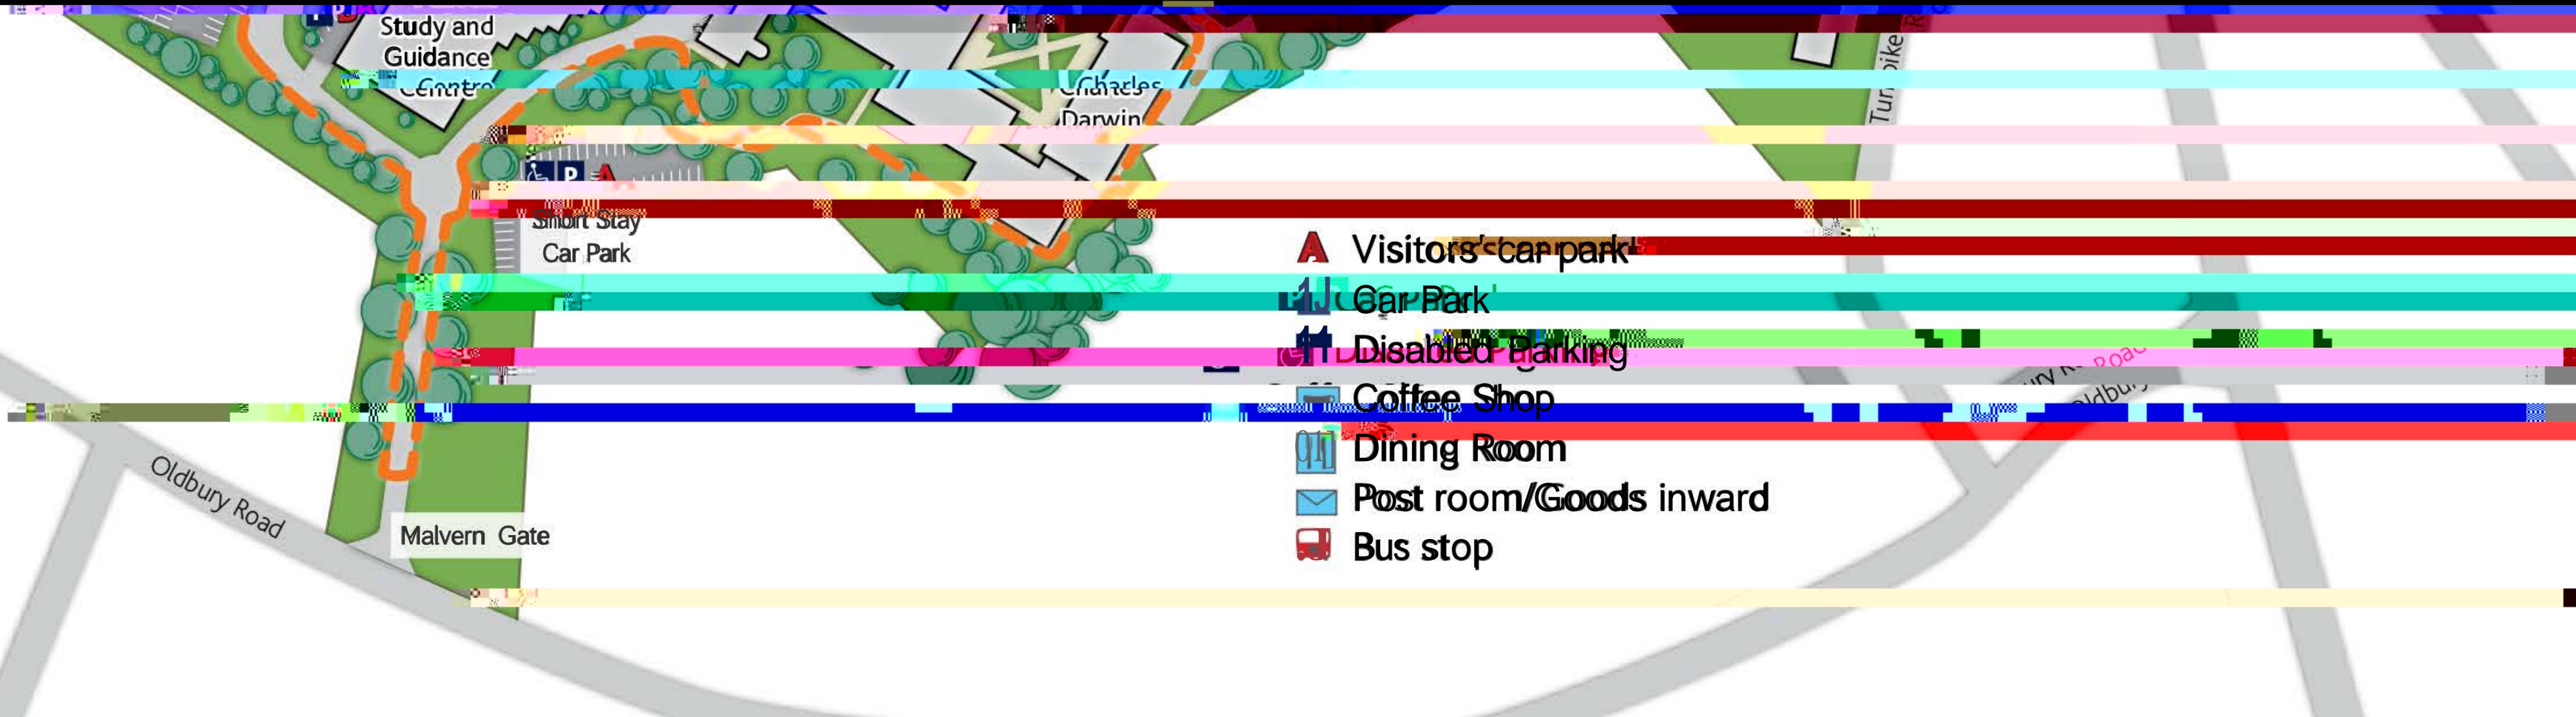

University of Worcester
 St John's Campus
 University of Worcester
 Worcester

-  Visitors' car park
-  Car Park
-  Disabled Parking
-  Coffee Shop
-  Dining Room
-  Post room/Goods inward
-  Bus stop